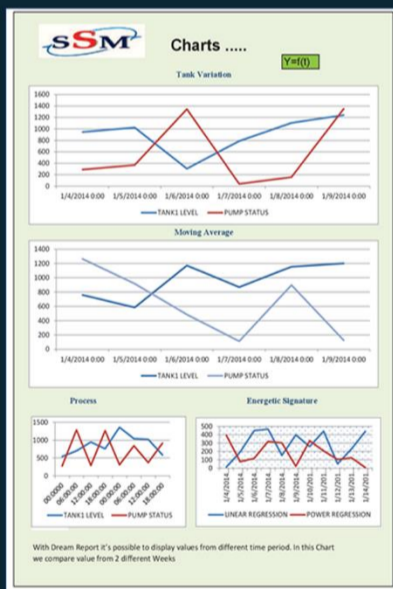

An ISO 9001:2015 Certified Company

X-Force Reporting System

X-Force Reporting System is a fully functional database and reporting system to capture, store retrieve, analyse data in various reporting formats. X-Force Reporting System which helps in meeting the requirements of generating individual or consolidated reports in any format, at required intervals. These summarized reports are useful for analysis of the performance of the systems along with meeting the compliance requirements of ISO, NABL etc.

Benefits of XRS

- It is designed to be the simplest solution for reporting via extracting data from any available data source.
- Compliance and Performance Reports and Dashboards are great. But when there's a problem, you need the ad-hoc ability to drill into your data, select Tags, Pan and Zoom Trends, Export results for further analysis, anytime and anyplace. X-Force Reporting system delivers an access anywhere portal for that too. Empower everyone in your LAN with direct access to information.
- Built on today's modern technologies, X-Force Reporting fits perfectly for all types of reporting, from compliance to performance, efficiency, and maintenance reporting in discrete, hybrid and process automation markets.
- XRS makes information gathering and formatting so simple, you'll be generating the Reports you want, with the customized development facility provided by our SSM development team

SSM Automatic Statistical Table ...
--- Enables to display Calculated Statistical Values in table.
Way of data definition allows to user to make project development more intuitive and faster. ---
User can customize table looking (title, header, font color, back color, size and more...)