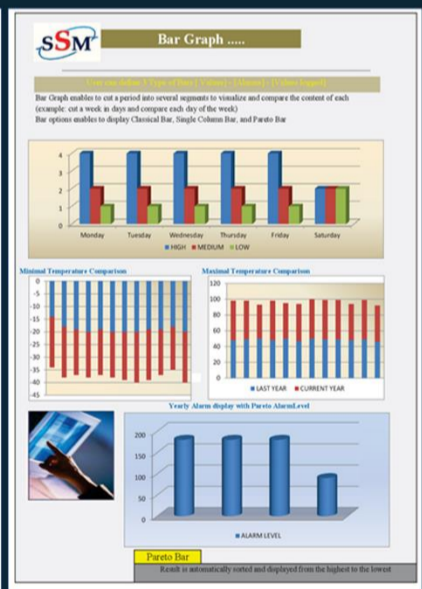

An ISO 9001:2015 Certified Company

X-Force Reporting System

X-Force Reporting System is a fully functional database and reporting system to capture, store retrieve, analyse data in various reporting formats. X-Force Reporting System which helps in meeting the requirements of generating individual or consolidated reports in any format, at required intervals. These summarized reports are useful for analysis of the performance of the systems along with meeting the compliance requirements of ISO, NABL etc.

Benefits of XRS

- It is designed to be the simplest solution for reporting via extracting data from any available data source.
- Compliance and Performance Reports and Dashboards are great. But when there's a problem, you need the ad-hoc ability to drill into your data, select Tags, Pan and Zoom Trends, Export results for further analysis, anytime and anyplace. X-Force Reporting system delivers an access anywhere portal for that too. Empower everyone in your LAN with direct access to information.
- Built on today's modern technologies, X-Force Reporting fits perfectly for all types of reporting, from compliance to performance, efficiency, and maintenance reporting in discrete, hybrid and process automation markets.
- XRS makes information gathering and formatting so simple, you'll be generating the Reports you want, with the customized development facility provided by our SSM development team

SSM Automatic Statistical Table ...
--- Enables to display Calculated Statistical Values in table.
Way of data definition allows to user to make project development more intuitive and faster. ---
User can customize table looking (title, header, font color, back color, size and more...)